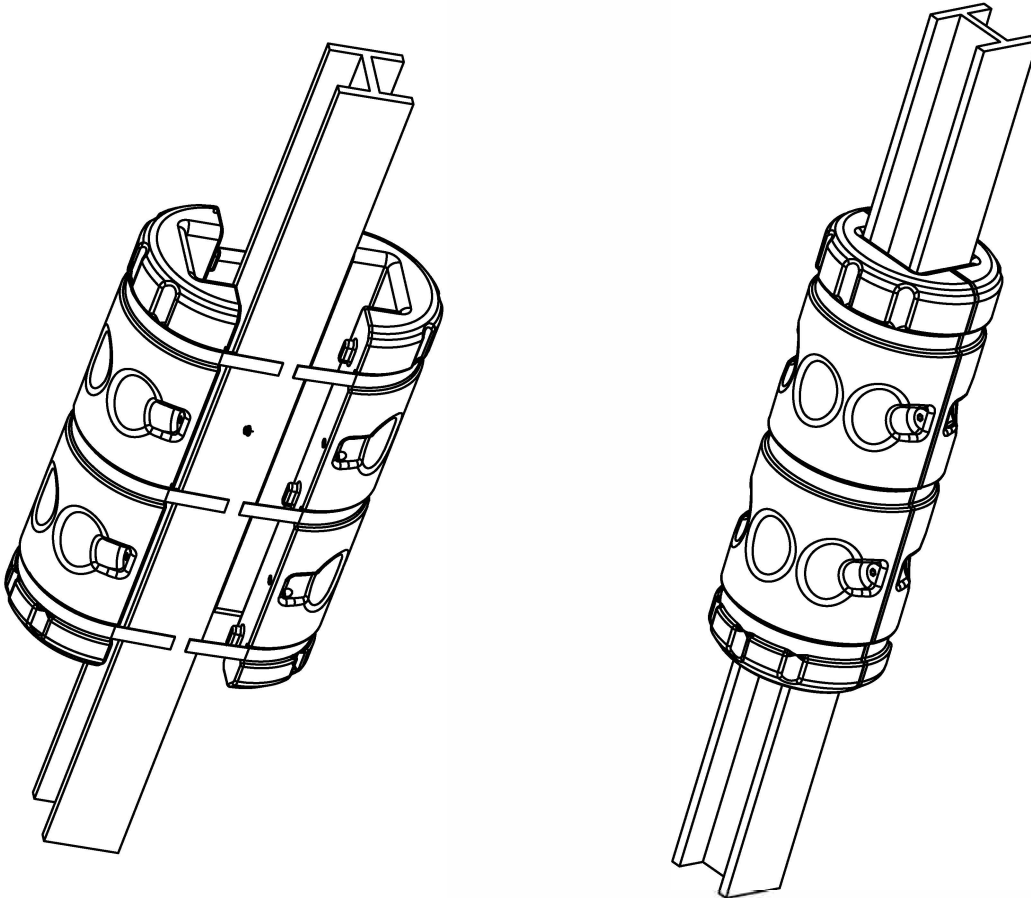

Column Protector
Assembly Instructions
SKU: FGCPSM

Scan QR code to visit
product page